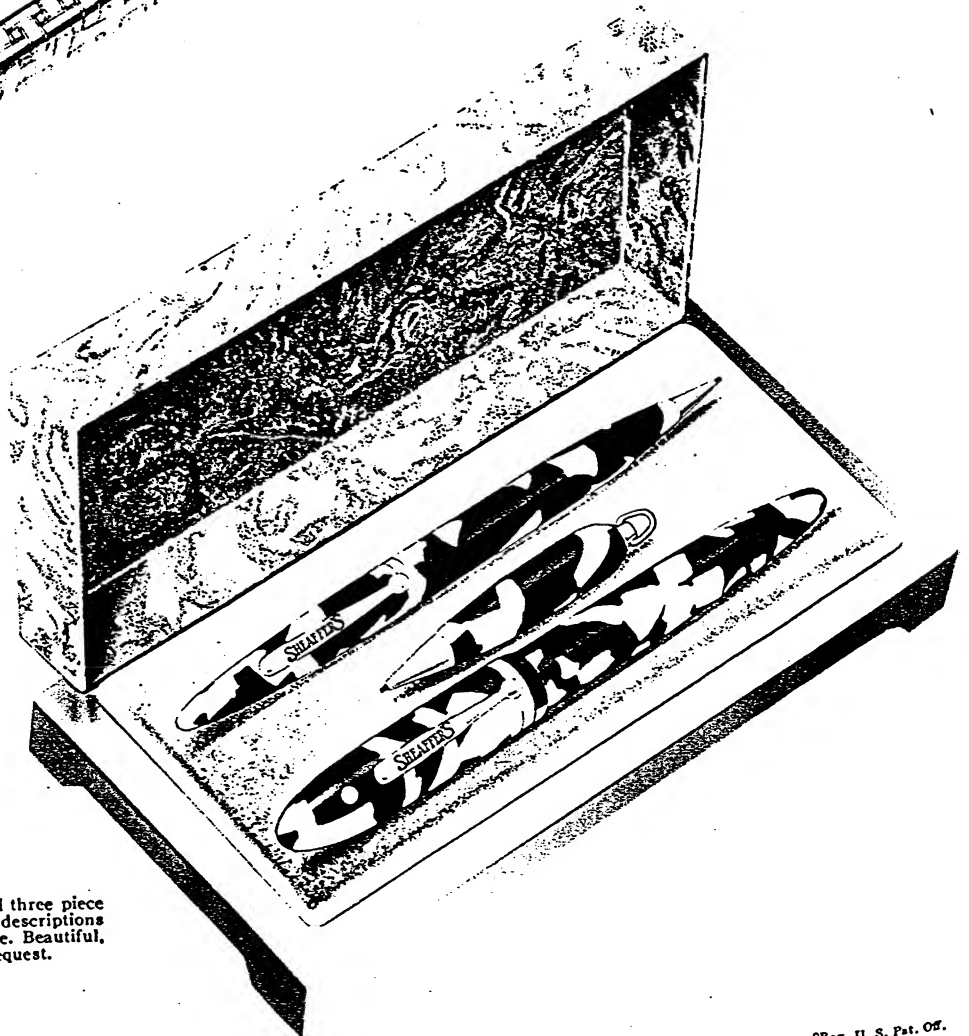

Sheaffer's three piece gift set includes the new Golf and Handbag pencil, Balance® Lifetime® pocket fountain-pen and Balance® pocket pencil. Set illustrated shows KTSC pencil, Code BALCI, list $4.00, K74TC Lifetime fountain-pen, Code BALDI, list $9.50, and Golf and Handbag pencil KGR, Code BAGOD, list $3.00. Set complete, list $16.50, others lower.

Note.—Dealers are urged to make up two and three piece gift sets of their choice from illustrations and descriptions of the Lifetime® line on pages 5 to 13, inclusive. Beautiful, velvet-lined gift boxes supplied gratis upon request.